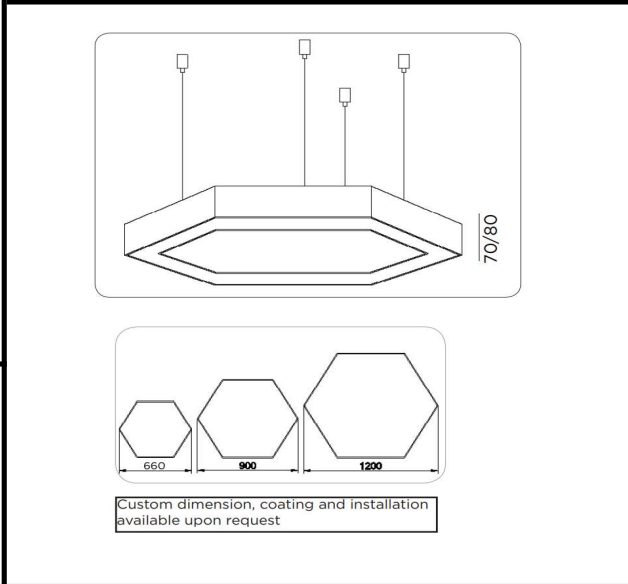

Sovitron Interior Pvt.Ltd.

Model Name	Hexagon Ring Pendant /DLARHEXDPD-70
Description	Architectural Light

Technical description	Image
-----------------------	-------

Dimension	Dia=1200mm H=70mm/80mm
Frame	Aluminium
Color Tempertaure	3000K
Power	70W
Total Luminous Flux	5600 lm
Efficacy	80 lm/W
IP rating	50
Color Rendering	≥80
Mounting	Pendant
Optics	White Opal Diffuser
Dimming	NON-Dimmable
Operating Voltage	220-240 VAC
Standard Lifetime	L70 minimum at 50,000 burning hours

Remarks:-

Dimension diagram

Address: Plot #7 Saroorpur-Nangla Industrial Area,Ballabgarh-Sohna Road,Faridabad-121005
Email: info@sovitron.com